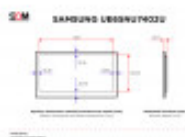

SAMSUNG UE65NU7402U

TECHNICAL DETAILS

Diagonal (in)	65
Standard	UHD 4K
Resolution (px×px)	3840x2160
Width of viewable area (mm)	1431
Height of viewable area (mm)	803.5
Upper / lower bezel size (mm)	13.25 / 20.55
Left / right bezel size (mm)	13.25 / 13.25
Screen aspect ratio	16:9
Max. brightness (cd/m ²)	N/A
Viewing angles (h/v; °)	178/178
Max. power consumption (W)	190
Connectors	2 x 3.5mm jack (Component/Composite/Audio)
Connectors	1 x Ethernet (RJ45)
Connectors	3 x HDMI (Input)
Connectors	1 x Satellite
Connectors	1 x Antenna
Connectors	2 x USB-A
Connectors	1 x Optical digital audio output
Connectors	Common Interface slot
Width without stand (mm)	1457.5
Height without stand (mm)	837.3
Depth without stand (mm)	59.7
Net weight (kg)	25.1

The maximum possible power consumption of 190W underlines the device's energy efficiency in combination with its great parameters. The TV can be hung on the wall thanks to Vesa mounts (400x400mm), and the depth of less than 60mm (without the base) means that Samsung will perfectly match any environment.