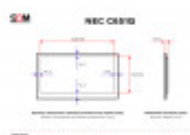

NEC C651Q

TECHNICAL DETAILS

Diagonal (in)	65
Panel	VA
Standard	UHD 4K
Resolution (px×px)	3840x2160
Width of viewable area (mm)	1428.5
Height of viewable area (mm)	803.5
Upper / lower bezel size (mm)	14.3 / 14.3
Left / right bezel size (mm)	14.3 / 14.3
Screen aspect ratio	16:9
Max. brightness (cd/m ²)	400
Viewing angles (h/v; °)	178/178
Max. power consumption (W)	365
Connectors	2 x DisplayPort (Input)
Connectors	Spring clip output terminal (Speakers)
Connectors	2 x 3.5mm jack (Audio input/output)
Connectors	1 x USB-B
Connectors	MicroSD card slot
Connectors	2 x Ethernet (RJ45)
Connectors	1 x Remote (3.5mm jack)
Connectors	1 x DisplayPort (Output)
Connectors	1 x RS-232C (9-pin D-Sub)
Connectors	4 x USB-A
Connectors	3 x HDMI (Input)
Connectors	OPS slot

Width without stand (mm)	1457.1
Height without stand (mm)	832.1
Depth without stand (mm)	79.4
Net weight (kg)	40.8
Set contains	Remote control
Set contains	Power cord
Set contains	Vogel's PFW 4700 wall mount

The device with a standard operating mode consumes about 200 watts of power, at maximum brightness this value rises to 255 watts, and the maximum possible consumption reaches 365W.

The C651Q is complemented by narrow (approx. 13mm), elegant bezels that will adapt to any interior design. Vesa mounts (600x400mm or 400x400mm) and the additional TileMatrix function allow you to hang the screen on the wall and adapt it to create an impressive video wall.