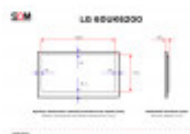

LG 60UK6200

TECHNICAL DETAILS

Diagonal (in)	60
Panel	VA
Standard	UHD 4K
Resolution (px×px)	3840x2160
Width of viewable area (mm)	1333
Height of viewable area (mm)	750
Upper / lower bezel size (mm)	16 / 31.4
Left / right bezel size (mm)	16 / 16
Screen aspect ratio	16:9
Max. brightness (cd/m ²)	350
Viewing angles (h/v; °)	N/A
Connectors	2 x RCA (Audio input)
Connectors	1 x Optical digital audio output
Connectors	1 x Antenna
Connectors	1 x Ethernet (RJ45)
Connectors	3 x HDMI (Input)
Connectors	3 x RCA (Component input)
Connectors	Common Interface slot
Connectors	2 x USB-A
Max. power consumption (W)	140
Width without stand (mm)	1365
Height without stand (mm)	797.4
Depth without stand (mm)	89
Net weight (kg)	19

Set contains	Power cord
Set contains	Remote control

PRODUCT DESCRIPTION

The 60-inch LG 60UK6200 offers a crystal-clear, full-quality picture in 3840x2160 4K UHD resolution. LG 4K provides four times the resolution of other Full HD TVs. With a brightness of 350 cd/m², picture clarity is very accurate.

The three-dimensional color reproduction function, which ensures the minimization of color distortion and optimizes the quality of the color palette will delight any user.

TV ensures a high standard of connectivity - it is equipped among other things with three HDMI connections (including one ARC) and two USB-A 2.0 interfaces. It is also possible to hang the TV on the wall - all thanks to the VESA mounts with 300x300mm spacing.