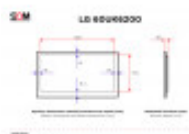

LG 60UK6200

TECHNICAL DETAILS

Diagonal (in)	60
Panel	VA
Standard	UHD 4K
Resolution (px×px)	3840x2160
Width of viewable area (mm)	1333
Height of viewable area (mm)	750
Upper / lower bezel size (mm)	16 / 31.4
Left / right bezel size (mm)	16 / 16
Screen aspect ratio	16:9
Max. brightness (cd/m ²)	350
Viewing angles (h/v; °)	N/A
Max. power consumption (W)	140
Connectors	2 x RCA (Audio input)
Connectors	1 x Optical digital audio output
Connectors	1 x Antenna
Connectors	1 x Ethernet (RJ45)
Connectors	3 x HDMI (Input)
Connectors	3 x RCA (Component input)
Connectors	Common Interface slot
Connectors	2 x USB-A
Width without stand (mm)	1365
Height without stand (mm)	797.4
Depth without stand (mm)	89
Net weight (kg)	19

Set contains	Power cord
Set contains	Remote control

PRODUCT DESCRIPTION

The 60-inch LG 60UK6200 offers a crystal-clear, full-quality picture in 3840x2160 4K UHD resolution. LG 4K provides four times the resolution of other Full HD TVs. With a brightness of 350 cd/m², picture clarity is very accurate.

The three-dimensional color reproduction function, which ensures the minimization of color distortion and optimizes the quality of the color palette will delight any user.

TV ensures a high standard of connectivity - it is equipped among other things with three HDMI connections (including one ARC) and two USB-A 2.0 interfaces. It is also possible to hang the TV on the wall - all thanks to the VESA mounts with 300x300mm spacing.