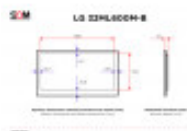

LG 32ML600M-B

TECHNICAL DETAILS

Diagonal (in)	31.5
Diagonal (in)	32
Panel	AH-IPS
Standard	Full HD
Resolution (px×px)	1920x1080
Width of viewable area (mm)	698
Height of viewable area (mm)	394
Upper / lower bezel size (mm)	15.7 / 20.6
Left / right bezel size (mm)	15.7 / 15.7
Max. brightness (cd/m ²)	300
Viewing angles (h/v; °)	178/178
Max. power consumption (W)	39
Connectors	1 x VGA (Input, 15-pin D-Sub)
Connectors	2 x HDMI (Input)
Connectors	1 x 3.5mm jack (Phones output)
Height with stand (mm)	513.3
Depth with stand (mm)	209.3
Width without stand (mm)	729.4
Height without stand (mm)	430.3
Depth without stand (mm)	45
Net weight (kg)	6.6
Set contains	Power cord
Set contains	Butterfly wall mount 100x100mm

PRODUCT DESCRIPTION

Rent yourself at rentalhouse.sqm.eu

© Copyright 2026 - SQM Multimedia Solutions

32ML600M-B is a 31.5-inch LG monitor, which is equipped with an advanced AH-IPS panel that offers Full HD (1920x1080) resolution. By using HDR10 technology, the contrast and color palette are increased - the user is able to see more details.

When mounted on a dedicated base, the 32ML600M-B can be tilted 5° forward and 20° backward. The device is equipped with mounting holes compliant with the VESA standard - spacing is 100x100mm.

The 31.5-inch LG monitor draws a maximum power of 39 watts. 32ML600M-B is available in the SQM Rental House in black color.