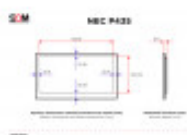

NEC P435 4K/8K

TECHNICAL DETAILS

Diagonal (in)	43
Panel	IPS
Standard	UHD 4K
Resolution (px×px)	3840x2160
Width of viewable area (mm)	941.18
Height of viewable area (mm)	529.42
Upper / lower bezel size (mm)	13.49 / 18.09
Left / right bezel size (mm)	13.51 / 13.51
Screen aspect ratio	16:9
Max. brightness (cd/m ²)	700
Viewing angles (h/v; °)	178/178
Max. power consumption (W)	265
Max. resolution (px×px)	4096x2160
Max. resolution (px×px)	7680x4320
Connectors	Spring clip output terminal (Speakers)
Connectors	1 x DisplayPort (Output)
Connectors	2 x HDMI (Input)
Connectors	Raspberry Pi Compute Module slot
Connectors	1 x USB-B
Connectors	2 x Ethernet (RJ45)
Connectors	2 x DisplayPort (Input)
Connectors	2 x USB-A
Connectors	1 x 3.5mm jack (Audio output)
Connectors	1 x RS-232C (9-pin D-Sub)

Connectors	1 x 3.5mm jack (Remote)
Connectors	1 x HDMI (Output)
Connectors	OPS slot
Width without stand (mm)	968.2
Height without stand (mm)	561
Depth without stand (mm)	67.1
Net weight (kg)	18.5
Set contains	Power cord
Set contains	Vogel's PFW 4500 wall mount
Set contains	Remote control

The P435 is equipped with an OPS slot for slot-in computers, two RJ45 ports (BASE-T/100 BASE-TX), as well as two DisplayPort and HDMI inputs (and one output each), among other features. Power consumption in standard operation is about 90W, while the maximum draw is around 265W. The image on the monitor can be displayed both horizontally and vertically. Mounting on a wall or a stand is possible due to VESA mounting holes with 300x300mm (M6) spacing.