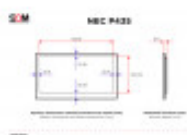

NEC P435 4K/8K

TECHNICAL DETAILS

Diagonal (in)	43
Panel	IPS
Standard	UHD 4K
Resolution (px×px)	3840x2160
Width of viewable area (mm)	941.18
Height of viewable area (mm)	529.42
Upper / lower bezel size (mm)	13.49 / 18.09
Left / right bezel size (mm)	13.51 / 13.51
Screen aspect ratio	16:9
Max. brightness (cd/m ²)	700
Viewing angles (h/v; °)	178/178
Max. resolution (px×px)	7680x4320
Max. resolution (px×px)	4096x2160
Connectors	2 x DisplayPort (Input)
Connectors	2 x USB-A
Connectors	1 x 3.5mm jack (Audio output)
Connectors	1 x RS-232C (9-pin D-Sub)
Connectors	1 x 3.5mm jack (Remote)
Connectors	1 x HDMI (Output)
Connectors	OPS slot
Connectors	Spring clip output terminal (Speakers)
Connectors	1 x DisplayPort (Output)
Connectors	2 x HDMI (Input)
Connectors	Raspberry Pi Compute Module slot

Connectors	1 x USB-B
Connectors	2 x Ethernet (RJ45)
Max. power consumption (W)	265
Width without stand (mm)	968.2
Height without stand (mm)	561
Depth without stand (mm)	67.1
Net weight (kg)	18.5
Set contains	Remote control
Set contains	Power cord
Set contains	Vogel's PFW 4500 wall mount

The P435 is equipped with an OPS slot for slot-in computers, two RJ45 ports (BASE-T/100 BASE-TX), as well as two DisplayPort and HDMI inputs (and one output each), among other features. Power consumption in standard operation is about 90W, while the maximum draw is around 265W. The image on the monitor can be displayed both horizontally and vertically. Mounting on a wall or a stand is possible due to VESA mounting holes with 300x300mm (M6) spacing.