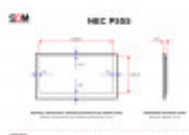

NEC P555 4K/8K

TECHNICAL DETAILS

Diagonal (in)	55
Panel	IPS
Standard	UHD 4K
Resolution (px×px)	3840x2160
Width of viewable area (mm)	1209.6
Height of viewable area (mm)	680.4
Upper / lower bezel size (mm)	14.5 / 18.1
Left / right bezel size (mm)	15 / 15
Screen aspect ratio	16:9
Max. brightness (cd/m ²)	700
Viewing angles (h/v; °)	178/178
Max. resolution (px×px)	4096x2160
Max. resolution (px×px)	7680x4320
Connectors	1 x HDMI (Output)
Connectors	OPS slot
Connectors	Spring clip output terminal (Speakers)
Connectors	1 x DisplayPort (Output)
Connectors	2 x HDMI (Input)
Connectors	Raspberry Pi Compute Module slot
Connectors	1 x USB-B
Connectors	2 x Ethernet (RJ45)
Connectors	2 x DisplayPort (Input)
Connectors	2 x USB-A
Connectors	1 x 3.5mm jack (Audio output)

Connectors	1 x RS-232C (9-pin D-Sub)
Connectors	1 x 3.5mm jack (Remote)
Width without stand (mm)	1239.6
Height without stand (mm)	713
Depth without stand (mm)	61.1
Net weight (kg)	27.6
Set contains	Remote control
Set contains	Power cord
Set contains	Vogel's PFW 4700 wall mount

PRODUCT DESCRIPTION

SQM Multimedia Support recommends a 55-inch large format monitor for Digital Signage applications - NEC P555.

The monitor is equipped with an IPS panel with a native 4K resolution (3840x2160) with the ability to support 4096x2160 (60Hz) signal via HDMI port and 8K signal (7680x4320, 30Hz) via DisplayPort. With a maximum screen brightness of 700 nits, a wide color gamut, and the advanced SpectraView engine, the P555 is the perfect display for your event or digital signage applications - either vertically or horizontally, on a wall or stand. Wall mounting is possible with VESA mounting holes with 300x300mm (M6) spacing.

The 55-inch NEC P555 is equipped with two DP inputs, two HDMI inputs (and one output each), an OPS slot, two Ethernet ports (BASE-T/100 BASE-TX), as well as USB-A and USB-B ports.

The reliable large format monitor is suitable for 24/7 operation - the NEC P555 is available for rent at SQM Rental House!