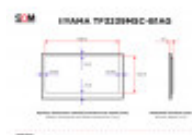

Iiyama TF3239MSC-B1AG

TECHNICAL DETAILS

Diagonal (in)	31.5
Panel	AMVA3
Touch points	12
Standard	Full HD
Resolution (px×px)	1920x1080
Width of viewable area (mm)	698.4
Height of viewable area (mm)	392.8
Upper / lower bezel size (mm)	23.6 / 23.6
Left / right bezel size (mm)	20.05 / 20.05
Screen aspect ratio	16:9
Max. brightness (cd/m ²)	500
Viewing angles (h/v; °)	178/178
Connectors	1 x Ethernet (RJ45)
Connectors	2 x HDMI (Input)
Connectors	1 x RS-232C (9-pin D-Sub)
Connectors	1 x Remote (RJ45)
Connectors	1 x DisplayPort (Input)
Connectors	1 x VGA (Input, 15-pin D-Sub)
Connectors	2 x 3.5mm jack (Audio input/output)
Width without stand (mm)	738.7
Height without stand (mm)	439.9
Depth without stand (mm)	67
Net weight (kg)	13.4
Set contains	Power cord

Set contains	HDMI - HDMI cable
Set contains	Remote control
Set contains	USB-A - USB-B cable (Touch)

PRODUCT DESCRIPTION

TF3239MSC-B1AG is a 31.5-inch open-frame touch monitor from Iiyama. It features 12 touch points with touch-through-glass technology to guarantee touch response accuracy and a native resolution of 1920x1080 (Full HD).