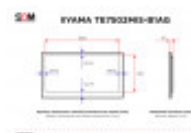

Iiyama TE7502MIS-B1AG

TECHNICAL DETAILS

Diagonal (in)	75
Panel	VA
Touch points	20
Standard	UHD 4K
Resolution (px×px)	3840x2160
Width of viewable area (mm)	1650
Height of viewable area (mm)	928
Upper / lower bezel size (mm)	29.75 / 62.75
Left / right bezel size (mm)	29.75 / 29.75
Screen aspect ratio	16:9
Max. brightness (cd/m ²)	400
Viewing angles (h/v; °)	178/178
Connectors	1 x Ethernet (RJ45)
Connectors	1 x VGA (Input, 15-pin D-Sub)
Connectors	2 x 3.5mm jack (Audio input/output)
Connectors	1 x USB-B (Touch)
Connectors	1 x RS232 (9-pin D-Sub)
Connectors	2 x HDMI (Input)
Connectors	OPS slot
Connectors	4 x USB-A
Width without stand (mm)	1710
Height without stand (mm)	1020
Depth without stand (mm)	87
Net weight (kg)	51.9

The sides and top of the bezels are 16mm wide, while the bottom is 44mm wide. Recommended by SQM Rental House, the monitor consumes an average of 240W of power and weighs 51.9 kg.

Product link:

<https://rentalhouse.sqm.eu/gb/touch-monitors/1434-iiyama-te7502mis-b1ag.html>