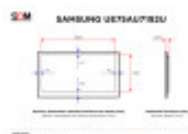

### TECHNICAL DETAILS

Diagonal (in)	75
Panel	LED
Standard	UHD 4K
Resolution (px×px)	3840x2160
Width of viewable area (mm)	1665
Height of viewable area (mm)	936
Upper / lower bezel size (mm)	4.1 / 18.1
Left / right bezel size (mm)	4.1 / 4.1
Screen aspect ratio	16:9
Max. brightness (cd/m <sup>2</sup> )	N/A
Viewing angles (h/v; °)	178/178
Connectors	1 x Optical digital audio output
Connectors	1 x USB-A 2.0
Connectors	3 x HDMI (Input)
Connectors	Common Interface slot
Connectors	1 x Antenna
Connectors	1 x Ethernet (RJ45)
Width without stand (mm)	1673.2
Height without stand (mm)	958.2
Depth without stand (mm)	59.9
Net weight (kg)	30.4
Set contains	Remote control
Set contains	Power cord

The TV is equipped with mounting holes in the VESA standard - 400x400mm - so users can hang the device on a stand or wall. If the device is placed on dedicated stand legs, the height increases to 1047.9mm, while the depth increases to 341.1mm. The TV stand weighs 400 grams.