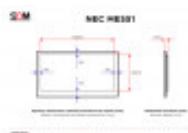

### TECHNICAL DETAILS

Diagonal (in)	55
Panel	IPS
Standard	UHD 4K
Resolution (px×px)	3840x2160
Width of viewable area (mm)	1209.6
Height of viewable area (mm)	680.4
Upper / lower bezel size (mm)	16.1 / 16.1
Left / right bezel size (mm)	16.1 / 16.1
Screen aspect ratio	16:9
Max. brightness (cd/m <sup>2</sup> )	400
Viewing angles (h/v; °)	178/178
Connectors	1 x 3.5mm jack (Audio output)
Connectors	1 x 3.5mm jack (Remote)
Connectors	1 x DisplayPort (Input)
Connectors	1 x RS-232C (9-pin D-Sub)
Connectors	1 x USB-A 2.0
Connectors	1 x Ethernet (RJ45)
Connectors	2 x HDMI (Input)
Width (mm)	1241.8
Height (mm)	712.6
Depth (mm)	75.6
Net weight (kg)	19.8
Set contains	Power cord
Set contains	Edbak EWB200 wall mount

The 55-inch NEC M551 monitor is equipped with digital inputs - two HDMI inputs and one DisplayPort input. It is possible to mount the device on a wall or stand thanks to VESA mounting holes with 400x400mm spacing.