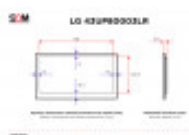

LG 43UP80003LR 4K

TECHNICAL DETAILS

Diagonal (in)	43
Panel	VA
Standard	UHD 4K
Resolution (px×px)	3840x2160
Width of viewable area (mm)	941
Height of viewable area (mm)	532.5
Upper / lower bezel size (mm)	13 / 18.5
Left / right bezel size (mm)	13 / 13
Screen aspect ratio	16:9
Max. brightness (cd/m ²)	N/A
Viewing angles (h/v; °)	178/178
Connectors	2 x USB-A
Connectors	1 x Optical digital audio output
Connectors	Common Interface slot
Connectors	1 x Ethernet (RJ45)
Connectors	3 x HDMI (Input)
Connectors	1 x Satellite
Connectors	1 x Antenna
Width without stand (mm)	967
Height without stand (mm)	564
Depth without stand (mm)	57.1
Net weight (kg)	8.6
Set contains	Edbak EWB100 wall mount
Set contains	Remote control

Set contains

Power cord

PRODUCT DESCRIPTION

The LG 43UP80003LR is a 43-inch LCD TV with a 60Hz VA matrix, which offers 3840x2160 (UHD 4K) resolution.

The TV features accurate color reproduction (even in SDR mode), good black and contrast performance, or multi-stage motion smoothing. Among other features, the device supports Upscaling, AI brightness optimization, as well as HDR10 and HLG formats.

The LG 43UP80003LR TV can be wall or stand-mounted thanks to VESA mounting spacing (200x200 mm), as well as independently on dedicated plastic feet. The TV's dimensions then increase in height (622mm instead of 564mm) and depth (216mm instead of 57.1mm).