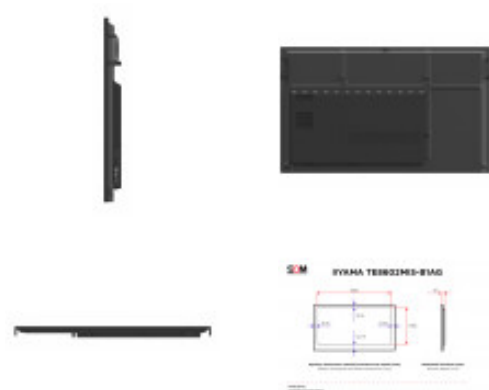

## Iiyama TE8602MIS-B1AG

### TECHNICAL DETAILS

Diagonal (in)	86
Panel	IPS
Touch points	20
Standard	UHD 4K
Resolution (px×px)	3840x2160
Width of viewable area (mm)	1895
Height of viewable area (mm)	1066
Upper / lower bezel size (mm)	31.25 / 62.75
Left / right bezel size (mm)	31.25 / 31.25
Screen aspect ratio	16:9
Max. brightness (cd/m <sup>2</sup> )	400
Viewing angles (h/v; °)	178/178
Connectors	2 x HDMI (Input)
Connectors	OPS slot
Connectors	4 x USB-A
Connectors	1 x Ethernet (RJ45)
Connectors	1 x VGA (Input, 15-pin D-Sub)
Connectors	2 x 3.5mm jack (Audio input/output)
Connectors	1 x USB-B (Touch)
Connectors	1 x RS232 (9-pin D-Sub)
Width (mm)	1957
Height (mm)	1160
Depth (mm)	87
Net weight (kg)	66.8

The sides and top of the monitor's bezels are 16mm wide, while the bottom is 44mm wide. Available for rent from SQM Rental House, the monitor can be hung on a wall or stand thanks to its VESA 800x600mm mounting spacing.