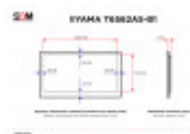

Iiyama T6562AS-B1

TECHNICAL DETAILS

Diagonal (in)	64.5
Panel	IPS
Touch points	20
Standard	UHD 4K
Resolution (px×px)	3840x2160
Width of viewable area (mm)	1428.48
Height of viewable area (mm)	803.52
Upper / lower bezel size (mm)	28.29 / 28.29
Left / right bezel size (mm)	28.26 / 28.26
Screen aspect ratio	16:9
Max. brightness (cd/m ²)	500
Viewing angles (h/v; °)	178/178
Connectors	2 x RS232C (Input/output, 3.5mm jack)
Connectors	MicroSD card slot
Connectors	1 x USB-B (Touch)
Connectors	1 x Ethernet (RJ45)
Connectors	3 x HDMI (Input)
Connectors	2 x USB-A 2.0
Width (mm)	1485
Height (mm)	860
Depth (mm)	71.8
Net weight (kg)	38.4
Set contains	HDMI - HDMI cable
Set contains	Remote control

Ergonomics are facilitated by a 64.5-inch IPS LED matrix with 60Hz refresh rate at 4K resolution (3840x2160 pixels), 20 capacitive touch points and 500 nits of maximum brightness. Wall or stand mounting of the monitor is enabled by VESA-standard mounting holes with 400x400mm spacing.