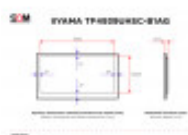

Iiyama TF4939UHSC-B1AG

TECHNICAL DETAILS

Diagonal (in)	49
Panel	IPS
Touch points	15
Standard	UHD 4K
Resolution (px×px)	3840x2160
Width of viewable area (mm)	1076
Height of viewable area (mm)	606.5
Upper / lower bezel size (mm)	27 / 27
Left / right bezel size (mm)	27 / 27
Screen aspect ratio	16:9
Max. brightness (cd/m ²)	500
Viewing angles (h/v; °)	178/178
Connectors	2 x 3.5mm jack (Audio input/output)
Connectors	1 x Remote (RJ45)
Connectors	1 x Ethernet (RJ45)
Connectors	2 x HDMI (Input)
Connectors	1 x RS-232C (9-pin D-Sub)
Connectors	1 x USB-B (Touch)
Connectors	1 x DisplayPort (Input)
Connectors	1 x VGA (Input, 15-pin D-Sub)
Width without stand (mm)	1130
Height without stand (mm)	660.5
Depth without stand (mm)	72.5
Net weight (kg)	31

Set contains	HDMI - HDMI cable
Set contains	DisplayPort - DisplayPort cable
Set contains	Power cord
Set contains	USB-A - USB-B cable (Touch)

PRODUCT DESCRIPTION

The Iiyama TF4939UHSC-B1AG is a professional touchscreen monitor with a 49" VA panel featuring 3840x2160px resolution and 20 simultaneous touch points.

The VA panel offers wide viewing angles (178°/178°), ensuring consistent and accurate colors regardless of the user's position in front of the screen.

The TF4939UHSC-B1AG is compatible with VESA mounting standards (400x200 mm), making it easy to mount on a wall or attach to a stand for flexible placement.