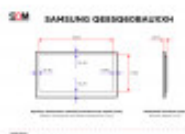

SAMSUNG QE85Q60BAUXXH QLED 4K

TECHNICAL DETAILS

Diagonal (in)	85
Diagonal (in)	84.6
Panel	VA
Standard	UHD 4K
Resolution (px×px)	3840x2160
Width of viewable area (mm)	1872
Height of viewable area (mm)	1053
Upper / lower bezel size (mm)	14.45 / 18.25
Left / right bezel size (mm)	14.45 / 14.45
Screen aspect ratio	16:9
Viewing angles (h/v; °)	178/178
Connectors	3 x HDMI (Input)
Connectors	1 x Satellite
Connectors	1 x Antenna
Connectors	1 x Ethernet (RJ45)
Connectors	1 x Optical digital audio output
Connectors	Common Interface slot
Connectors	2 x USB-A 2.0
VESA (mm×mm)	600x400
Height with stand (mm)	1123.3
Depth with stand (mm)	345.1
Width without stand (mm)	1900.9
Height without stand (mm)	1085.7
Depth without stand (mm)	26.9