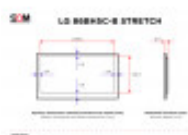

### TECHNICAL DETAILS

Diagonal (in)	86
Panel	IPS
Standard	UHD
Resolution (px×px)	3840x600
Width of viewable area (mm)	2149.5
Height of viewable area (mm)	336.7
Upper / lower bezel size (mm)	5.9 / 5.9
Left / right bezel size (mm)	4.4 / 4.4
Screen aspect ratio	58:9
Max. brightness (cd/m <sup>2</sup> )	500
Viewing angles (h/v; °)	178/178
Connectors	2 x Ethernet (Input/output, RJ45)
Connectors	3 x HDMI (Input)
Connectors	2 x 3.5mm jack (Audio input/output)
Connectors	2 x RS-232C (Input/output, 9-pin D-Sub)
Connectors	1 x 3.5mm jack (IR)
Connectors	2 x DisplayPort (Input/output)
Connectors	1 x 3.5mm jack (Pixel sensor)
Connectors	1 x DVI-D (Input, 24+1-pin D-Sub)
Connectors	MicroSD card slot
Connectors	2 x USB-A 2.0
VESA (mm×mm)	600x200
Width without stand (mm)	2158.3
Height without stand (mm)	348.5

## PRODUCT DESCRIPTION

The LG 86BH5C-B is a professional "stretch" monitor with a screen diagonal of 86 inches, which is designed for digital signage applications, as well as presentations or video conferencing, where impressive and out-of-the-box display of content is crucial.

The screen's resolution of 3840x600 pixels (UHD) provides exceptionally sharp images, and the 58:9 aspect ratio means this monitor can display content in unconventional proportions, adding a whole new dimension. IPS technology guarantees wide viewing angles (178°/178°), allowing comfortable viewing from different perspectives. Content can be presented in both vertical and horizontal positions.

The monitor for digital signage applications is further equipped with a range of signal connectors, such as three HDMI inputs, DisplayPort input and output, and DVI-D input. Thanks to the 600x200 mm mounting spacing in the VESA standard, on the other hand, it is possible to mount it on the wall or on a dedicated stand.