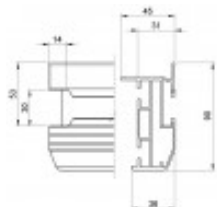

## PODEST ALUDECK LIGHT (2000x1000MM)

### TECHNICAL DETAILS

Material	Aluminium
Height with stand (mm)	690 - 1090 (adjustable base)
Height with stand (mm)	290 (200 mm - short base)
Height without stand (mm)	90
Width (mm)	2000
Depth (mm)	1000
Net weight (kg)	32.5

There are two options of legs that can be installed for the AluDeck Light model:

- short legs with a height of 200 mm (which gives a total height of 290 mm); - adjustable legs with heights ranging from 600 to 1000 mm (giving a total platform height of 690 to 1090 mm).