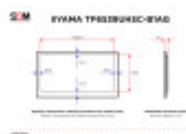

Iiyama TF6539UHSC-B1AG

TECHNICAL DETAILS

Diagonal (in)	65
Panel	IPS
Touch points	50
Standard	UHD 4K
Resolution (px×px)	3840x2160
Width of viewable area (mm)	1430.9
Height of viewable area (mm)	806
Upper / lower bezel size (mm)	37.3 / 37.3
Left / right bezel size (mm)	36.3 / 36.3
Screen aspect ratio	16:9
Max. brightness (cd/m ²)	500
Viewing angles (h/v; °)	178/178
Connectors	1 x Ethernet (RJ45)
Connectors	2 x HDMI (Input)
Connectors	1 x RS-232C (9-pin D-Sub)
Connectors	1 x USB-B (Touch)
Connectors	1 x DisplayPort (Input)
Connectors	1 x VGA (Input, 15-pin D-Sub)
Connectors	2 x 3.5mm jack (Audio input/output)
Connectors	1 x Remote (RJ45)
VESA (mm×mm)	100x100 (NUC)
VESA (mm×mm)	600x400
Width without stand (mm)	1503.5
Height without stand (mm)	880.5

Depth without stand (mm)	67
Net weight (kg)	56
Set contains	Remote control
Set contains	Power cord
Set contains	Vogel's PFW 4700 wall mount

PRODUCT DESCRIPTION

The Iiyama ProLite TF6539UHSC-B1AG is a 65-inch open-frame touchscreen monitor with a resolution of 3840x2160 pixels, which features 50 points of capacitive touch technology (HID).

The Iiyama ProLite TF6539UHSC-B1AG is equipped with a range of connectors, such as two HDMI inputs, a DisplayPort input, VGA, as well as audio ports on 3.5mm jacks. With VESA-compliant (600x400 mm) mounting slots, the monitor can be mounted on a wall or stand. Additional sockets with 100x100 mm spacing are suitable for mounting mini-PC hardware (such as Intel NUC).