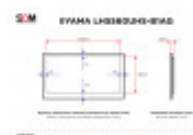

Iiyama LH5560UHS-B1AG 4K

TECHNICAL DETAILS

Category	Monitor
Diagonal (in)	54.6
Diagonal (in)	55
Panel	VA
Standard	UHD 4K
Resolution (px×px)	3840x2160
Width of viewable area (mm)	1209.6
Height of viewable area (mm)	680.4
Upper / lower bezel size (mm)	15 / 17.1
Left / right bezel size (mm)	15 / 15
Screen aspect ratio	16:9
Max. brightness (cd/m²)	500
Viewing angles (h/v; °)	178/178
Connectors	1 x RS-232C (9-pin D-Sub)
Connectors	1 x 3.5mm jack (Audio output)
Connectors	1 x Ethernet (RJ45)
Connectors	3 x HDMI (Input)
Connectors	2 x USB-A 2.0
VESA (mm×mm)	300x400
Width without stand (mm)	1239.7
Height without stand (mm)	712.5
Depth without stand (mm)	38.6
Net weight (kg)	17.6
Set contains	Remote control

Set contains	Power cord
Set contains	HDMI - HDMI cable

PRODUCT DESCRIPTION

The Iiyama ProLite LH5560UHS-B1AG is a 54.6-inch monitor featuring a VA matrix with AG 3H coating, which offers 4K Ultra HD resolution (3840 x 2160 pixels). The brightness of the matrix is 500 nits, the viewing angles are 178° vertically and horizontally, and the static contrast ratio is 4,000:1 - all of which provides a clear, readable and detailed image.