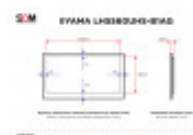

### TECHNICAL DETAILS

Category	Monitor
Diagonal (in)	54.6
Diagonal (in)	55
Panel	VA
Standard	UHD 4K
Resolution (px×px)	3840x2160
Width of viewable area (mm)	1209.6
Height of viewable area (mm)	680.4
Upper / lower bezel size (mm)	15 / 17.1
Left / right bezel size (mm)	15 / 15
Screen aspect ratio	16:9
Max. brightness (cd/m <sup>2</sup> )	500
Viewing angles (h/v; °)	178/178
Connectors	1 x RS-232C (9-pin D-Sub)
Connectors	1 x 3.5mm jack (Audio output)
Connectors	1 x Ethernet (RJ45)
Connectors	3 x HDMI (Input)
Connectors	2 x USB-A 2.0
VESA (mm×mm)	300x400
Width without stand (mm)	1239.7
Height without stand (mm)	712.5
Depth without stand (mm)	38.6
Net weight (kg)	17.6
Set contains	Power cord