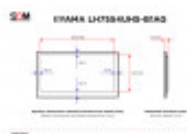

Iiyama LH7554UHS-B1AG 4K

TECHNICAL DETAILS

Category	Monitor
Diagonal (in)	75
Panel	IPS
Standard	UHD 4K
Resolution (px×px)	3840x2160
Width of viewable area (mm)	1649.66
Height of viewable area (mm)	927.94
Upper / lower bezel size (mm)	16.9 / 16.9
Left / right bezel size (mm)	16.9 / 16.9
Screen aspect ratio	16:9
Max. brightness (cd/m ²)	500
Viewing angles (h/v; °)	178/178
Connectors	1 x DVI-I (Input, 24+5-pin D-Sub)
Connectors	2 x 2.5mm sub-mini jack (RS232C input/output)
Connectors	1 x Ethernet (RJ45)
Connectors	3 x HDMI (Input)
Connectors	MicroSD card slot
Connectors	2 x USB-A 2.0
Connectors	2 x 3.5mm jack (IR, input/output)
Connectors	2 x DisplayPort (Input/output)
Connectors	2 x 3.5mm jack (Audio input/output)
VESA (mm×mm)	600x400
Width without stand (mm)	1683.46

Height without stand (mm)	961.74
Depth without stand (mm)	84.89
Net weight (kg)	29.6
Set contains	HDMI - HDMI cable
Set contains	Remote control
Set contains	RS232C (9-pin D-Sub) - RS232C (2.5mm jack) cable
Set contains	Power cord