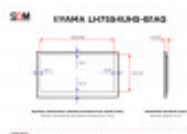

### TECHNICAL DETAILS

|                                      |   |
|--------------------------------------|---|
| Category                             | Monitor                                       |
| Diagonal (in)                        | 75  |
| Panel                                | IPS   |
| Standard                             | UHD 4K  |
| Resolution (px×px)                   | 3840x2160                                     |
| Width of viewable area (mm)          | 1649.66                                       |
| Height of viewable area (mm)         | 927.94  |
| Upper / lower bezel size (mm)        | 16.9 / 16.9                                   |
| Left / right bezel size (mm)         | 16.9 / 16.9                                   |
| Screen aspect ratio                  | 16:9  |
| Max. brightness (cd/m <sup>2</sup> ) | 500   |
| Viewing angles (h/v; °)              | 178/178                                       |
| Connectors                           | 2 x 2.5mm sub-mini jack (RS232C input/output) |
| Connectors                           | 1 x Ethernet (RJ45)                           |
| Connectors                           | 3 x HDMI (Input)                              |
| Connectors                           | MicroSD card slot                             |
| Connectors                           | 2 x USB-A 2.0                                 |
| Connectors                           | 2 x 3.5mm jack (IR, input/output)             |
| Connectors                           | 2 x DisplayPort (Input/output)                |
| Connectors                           | 2 x 3.5mm jack (Audio input/output)           |
| Connectors                           | 1 x DVI-I (Input, 24+5-pin D-Sub)             |
| VESA (mm×mm)                         | 600x400                                       |
| Width without stand (mm)             | 1683.46                                       |