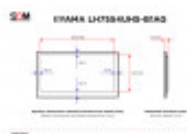

Iiyama LH7554UHS-B1AG 4K

TECHNICAL DETAILS

Category	Monitor
Diagonal (in)	75
Panel	IPS
Standard	UHD 4K
Resolution (px×px)	3840x2160
Width of viewable area (mm)	1649.66
Height of viewable area (mm)	927.94
Upper / lower bezel size (mm)	16.9 / 16.9
Left / right bezel size (mm)	16.9 / 16.9
Screen aspect ratio	16:9
Max. brightness (cd/m ²)	500
Viewing angles (h/v; °)	178/178
Connectors	2 x 2.5mm sub-mini jack (RS232C input/output)
Connectors	1 x Ethernet (RJ45)
Connectors	3 x HDMI (Input)
Connectors	MicroSD card slot
Connectors	2 x USB-A 2.0
Connectors	2 x 3.5mm jack (IR, input/output)
Connectors	2 x DisplayPort (Input/output)
Connectors	2 x 3.5mm jack (Audio input/output)
Connectors	1 x DVI-I (Input, 24+5-pin D-Sub)
VESA (mm×mm)	600x400
Width without stand (mm)	1683.46

Height without stand (mm)	961.74
Depth without stand (mm)	84.89
Net weight (kg)	29.6
Set contains	HDMI - HDMI cable
Set contains	Remote control
Set contains	RS232C (9-pin D-Sub) - RS232C (2.5mm jack) cable
Set contains	Power cord