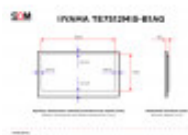

Iiyama TE7512MIS-B1AG

TECHNICAL DETAILS

Diagonal (in)	75
Panel	IPS
Touch points	40
Standard	UHD 4K
Resolution (px×px)	3840x2160
Width of viewable area (mm)	1650
Height of viewable area (mm)	928
Upper / lower bezel size (mm)	29.75 / 62.25
Left / right bezel size (mm)	29.75 / 29.75
Screen aspect ratio	16:9
Max. brightness (cd/m ²)	400
Viewing angles (h/v; °)	178/178
Connectors	1 x Ethernet (RJ45)
Connectors	1 x USB-B (Touch)
Connectors	1 x RS-232C (9-pin D-Sub)
Connectors	4 x USB-A 3.2 Gen 1
Connectors	3 x HDMI (Input)
Connectors	2 x 3.5mm jack (Audio input/output)
Connectors	1 x USB-A 2.0
Connectors	1 x VGA (Input, 15-pin D-Sub)
Connectors	1 x USB-C 3.2 Gen 1
Connectors	1 x HDMI (Output)
Connectors	OPS slot
Connectors	1 x Optical digital audio output

VESA (mm×mm)	800x400
Width without stand (mm)	1709.5
Height without stand (mm)	1020
Depth without stand (mm)	88
Net weight (kg)	47
Set contains	Power cord
Set contains	HDMI - HDMI cable
Set contains	Remote control
Set contains	USB-A - USB-B cable (Touch)