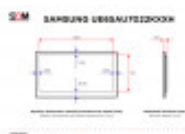

SAMSUNG UE65AU7022KXXH 4K

TECHNICAL DETAILS

Diagonal (in)	65
Panel	LED
Standard	UHD 4K
Resolution (px×px)	3840x2160
Width of viewable area (mm)	1441
Height of viewable area (mm)	811
Upper / lower bezel size (mm)	3.25 / 31.95
Left / right bezel size (mm)	3.25 / 3.25
Viewing angles (h/v; °)	178/178
Max. power consumption (W)	190
Connectors	3 x HDMI (Input)
Connectors	1 x Satellite
Connectors	1 x USB-A 2.0
Connectors	1 x Ethernet (RJ45)
Connectors	1 x Optical digital audio output
Connectors	Common Interface slot
Connectors	1 x Antenna
VESA (mm×mm)	400x300
Width without stand (mm)	1447.5
Height without stand (mm)	846.2
Depth without stand (mm)	81.1
Net weight (kg)	19.5
Set contains	HDMI - HDMI cable
Set contains	Remote control