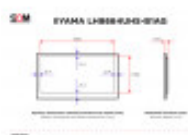

Iiyama LH8664UHS-B1AG 4K

TECHNICAL DETAILS

Category	Monitor
Diagonal (in)	86
Diagonal (in)	85.6
Panel	IPS
Standard	UHD 4K
Resolution (px×px)	3840x2160
Width of viewable area (mm)	1895
Height of viewable area (mm)	1066
Upper / lower bezel size (mm)	21.4 / 21.4
Left / right bezel size (mm)	21.4 / 21.4
Screen aspect ratio	16:9
Max. brightness (cd/m ²)	500
Viewing angles (h/v; °)	178/178
Connectors	3 x HDMI (Input)
Connectors	2 x USB-A 2.0
Connectors	1 x RS-232C (2.5mm sub-mini jack)
Connectors	1 x Ethernet (RJ45)
Connectors	2 x 3.5mm jack (Audio input/output)
Connectors	1 x 3.5mm jack (IR)
VESA (mm×mm)	800x600
Width without stand (mm)	1937.8
Height without stand (mm)	1108.8
Depth without stand (mm)	79.6
Net weight (kg)	55.2

Set contains	RS232C (9-pin D-Sub) - RS232C (2.5mm jack) cable
Set contains	Power cord
Set contains	HDMI - HDMI cable
Set contains	Remote control

PRODUCT DESCRIPTION

Elevating the quality of visual communication becomes easier with the iiyama ProLite LH8664UHS-B1AG monitor with 86-inch diagonal and UHD 4K resolution.