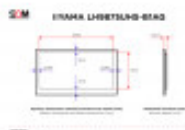

Iiyama LH9875UHS-B1AG

TECHNICAL DETAILS

Diagonal (in)	97.5
Diagonal (in)	98
Panel	IPS
Standard	UHD 4K
Resolution (px×px)	3840x2160
Width of viewable area (mm)	2159
Height of viewable area (mm)	1214
Upper / lower bezel size (mm)	23.2 / 23.2
Left / right bezel size (mm)	22.95 / 22.95
Screen aspect ratio	16:9
Max. brightness (cd/m ²)	500
Viewing angles (h/v; °)	178/178
Connectors	1 x DVI-I (Input, 24+5-pin D-Sub)
Connectors	2 x 2.5mm sub-mini jack (RS232C input/output)
Connectors	2 x DisplayPort (Input/output)
Connectors	OPS slot
Connectors	MicroSD card slot
Connectors	2 x USB-A 2.0
Connectors	1 x Ethernet (RJ45)
Connectors	2 x 3.5mm jack (IR, input/output)
Connectors	3 x HDMI (Input)
Connectors	2 x 3.5mm jack (Audio input/output)
VESA (mm×mm)	800x600

Width without stand (mm)	2204.9
Height without stand (mm)	1260.4
Depth without stand (mm)	101.7
Net weight (kg)	77.8
Set contains	HDMI - HDMI cable
Set contains	Remote control
Set contains	Power cord

PRODUCT DESCRIPTION