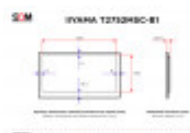

### TECHNICAL DETAILS

Diagonal (in)	27
Panel	IPS
Touch points	10
Standard	Full HD
Resolution (px×px)	1920x1080
Width of viewable area (mm)	598
Height of viewable area (mm)	336
Upper / lower bezel size (mm)	8 / 18.5
Left / right bezel size (mm)	8 / 8
Screen aspect ratio	16:9
Max. brightness (cd/m <sup>2</sup> )	400
Viewing angles (h/v; °)	178/178
Connectors	1 x 3.5mm jack (Audio output)
Connectors	1 x HDMI (Input)
Connectors	1 x USB-B
Connectors	2 x USB-A 3.2 Gen 1
Connectors	1 x DisplayPort (Input)
VESA (mm×mm)	100x100
Height with stand (mm)	403
Depth with stand (mm)	239.5
Width without stand (mm)	614
Height without stand (mm)	362.5
Net weight (kg)	6.7
Set contains	Remote control