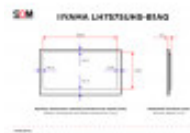

### TECHNICAL DETAILS

Category	Monitor
Diagonal (in)	75
Panel	IPS
Standard	UHD 4K
Resolution (px×px)	3840x2160
Width of viewable area (mm)	1650
Height of viewable area (mm)	928
Upper / lower bezel size (mm)	14.9 / 14.9
Left / right bezel size (mm)	14.9 / 14.9
Screen aspect ratio	16:9
Max. brightness (cd/m <sup>2</sup> )	500
Viewing angles (h/v; °)	178/178
Connectors	2 x RS232C (Input/output, 2.5mm sub-mini jack)
Connectors	2 x IR (Input/output, 3.5mm jack)
Connectors	3 x HDMI (Input)
Connectors	2 x USB-A 2.0
Connectors	1 x Ethernet (RJ45)
Connectors	2 x DisplayPort (Input/output)
Connectors	1 x 3.5mm jack (Audio output)
VESA (mm×mm)	600x400
Width without stand (mm)	1679.8
Height without stand (mm)	957.8
Depth without stand (mm)	55

Net weight (kg)	29.5
Set contains	RS232C (9-pin D-Sub) - RS232C (2.5mm jack) cable
Set contains	Power cord
Set contains	HDMI - HDMI cable
Set contains	Remote control