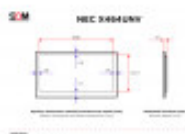

NEC X464UNV

TECHNICAL DETAILS

Diagonal (in)	46
Panel	S-PVA
Standard	Full HD
Resolution (px×px)	1920x1080
Width of viewable area (mm)	1018.1
Height of viewable area (mm)	572.7
Upper / lower bezel size (mm)	3.8 / 1.9
Left / right bezel size (mm)	3.8 / 1.9
Screen aspect ratio	16:9
Max. brightness (cd/m ²)	500
Viewing angles (h/v; °)	178/178
Connectors	1 x HDMI (Input)
Connectors	1 x Remote (3.5mm jack)
Connectors	1 x RS-232C (9-pin D-Sub)
Connectors	2 x Ethernet (RJ45)
Connectors	1 x Audio (Output, 3.5mm jack)
Connectors	2 x DisplayPort (Input/output)
Connectors	OPS slot
Connectors	1 x VGA (Input, 15-pin D-Sub)
Connectors	1 x USB-A
Connectors	1 x DVI-D (Input, 24+1-pin D-Sub)
Connectors	Spring clip output terminal (Speakers)
Connectors	2 x Audio (Input, 3.5mm jack)
Max. power consumption (W)	115

Width without stand (mm)	1023.98
Height without stand (mm)	578.57
Depth without stand (mm)	117
Net weight (kg)	22.8
Set contains	Remote control
Set contains	Power cord

PRODUCT DESCRIPTION

46-inch NEC X464UNV with direct LED technology is a perfect choice for fully flexible video wall setups with a perfect image. With LED Backlighting and ECO Features, X464UNV power consumption for lower brightness is significantly reduced.

Available at SQM Rental House versatile NEC X464UNV monitor ensures high communication - all thanks to the DisplayPort, HDMI, and Open Pluggable Specification (OPS) slot. X464UNV's mounting hole spacing in the VESA standard is 300x300mm. The distance between two adjacent screens is 5.8 mm.