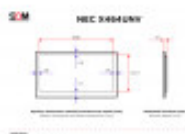

NEC X464UNV

TECHNICAL DETAILS

Diagonal (in)	46
Panel	S-PVA
Standard	Full HD
Resolution (px×px)	1920x1080
Width of viewable area (mm)	1018.1
Height of viewable area (mm)	572.7
Upper / lower bezel size (mm)	3.8 / 1.9
Left / right bezel size (mm)	3.8 / 1.9
Screen aspect ratio	16:9
Max. brightness (cd/m ²)	500
Viewing angles (h/v; °)	178/178
Connectors	2 x Audio (Input, 3.5mm jack)
Connectors	1 x HDMI (Input)
Connectors	1 x Remote (3.5mm jack)
Connectors	1 x RS-232C (9-pin D-Sub)
Connectors	2 x Ethernet (RJ45)
Connectors	1 x Audio (Output, 3.5mm jack)
Connectors	2 x DisplayPort (Input/output)
Connectors	OPS slot
Connectors	1 x VGA (Input, 15-pin D-Sub)
Connectors	1 x USB-A
Connectors	1 x DVI-D (Input, 24+1-pin D-Sub)
Connectors	Spring clip output terminal (Speakers)
Max. power consumption (W)	115

Width without stand (mm)	1023.98
Height without stand (mm)	578.57
Depth without stand (mm)	117
Net weight (kg)	22.8
Set contains	Remote control
Set contains	Power cord

PRODUCT DESCRIPTION

46-inch NEC X464UNV with direct LED technology is a perfect choice for fully flexible video wall setups with a perfect image. With LED Backlighting and ECO Features, X464UNV power consumption for lower brightness is significantly reduced.

Available at SQM Rental House versatile NEC X464UNV monitor ensures high communication - all thanks to the DisplayPort, HDMI, and Open Pluggable Specification (OPS) slot. X464UNV's mounting hole spacing in the VESA standard is 300x300mm. The distance between two adjacent screens is 5.8 mm.