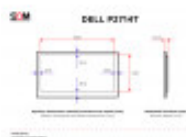

### TECHNICAL DETAILS

Diagonal (in)	27
Panel	TFT
Touch points	10
Standard	Full HD
Resolution (px×px)	1920x1080
Width of viewable area (mm)	600
Height of viewable area (mm)	340
Upper / lower bezel size (mm)	32.5 / 38.2
Left / right bezel size (mm)	32.5 / 32.5
Screen aspect ratio	16:9
Max. brightness (cd/m <sup>2</sup> )	270
Viewing angles (h/v; °)	178/178
Max. power consumption (W)	28
Connectors	1 x DisplayPort (Input)
Connectors	1 x VGA (Input, 15-pin D-Sub)
Connectors	2 x USB-A 3.0
Connectors	2 x USB-A
Connectors	2 x HDMI (Input)
Connectors	1 x USB-B
Connectors	1 x Audio (Output, 3.5mm jack)
Height with stand (mm)	475.5
Depth with stand (mm)	79.7
Width without stand (mm)	665
Height without stand (mm)	410.7

Depth without stand (mm)	44.3
Net weight (kg)	7.11
Set contains	Power cord

## PRODUCT DESCRIPTION

10 points of simultaneous touch, Full HD resolution, the brightness of 270 nits and great design - all this is characterized by the 27-inch Dell P2714T multi-touch screen offered by SQM Rental House. A desktop monitor with a resolution of 1920x1080 guarantees great image quality, high dynamic contrast (8,000,000:1) and deep blacks, bright whites presented on a smooth, durable screen. All details are visible in almost every position thanks to wide viewing angles. The design of the equipment allows a maximum tilt of -60°, the minimum depth is 79.7 and the maximum is 421.3 millimeters. The width of the base is 352 millimeters.