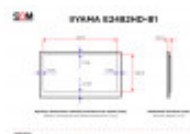

### TECHNICAL DETAILS

|                                      |                                   |
|--------------------------------------|-----------------------------------|
| Category                             | Monitor                           |
| Diagonal (in)                        | 24                                |
| Panel                                | TN                                |
| Standard                             | Full HD                           |
| Resolution (px×px)                   | 1920x1080                         |
| Width of viewable area (mm)          | 531.4                             |
| Height of viewable area (mm)         | 298.9                             |
| Upper / lower bezel size (mm)        | 17.05 / 24.05                     |
| Left / right bezel size (mm)         | 17.05 / 17.05                     |
| Screen aspect ratio                  | 16:9                              |
| Max. brightness (cd/m <sup>2</sup> ) | 250                               |
| Viewing angles (h/v; °)              | 170/160                           |
| Max. power consumption (W)           | 24                                |
| Connectors                           | 1 x VGA (Input, 15-pin D-Sub)     |
| Connectors                           | 1 x DVI-D (Input, 24+1-pin D-Sub) |
| Height with stand (mm)               | 412                               |
| Depth with stand (mm)                | 203                               |
| Width without stand (mm)             | 565.5                             |
| Height without stand (mm)            | 340                               |
| Depth without stand (mm)             | 56.5                              |
| Net weight (kg)                      | 3.3                               |
| Set contains                         | Power cord                        |
| Set contains                         | Butterfly wall mount 100x100mm    |