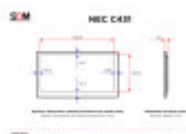

### TECHNICAL DETAILS

Diagonal (in)	43
Panel	AMVA3
Standard	Full HD
Resolution (px×px)	1920x1080
Width of viewable area (mm)	940.9
Height of viewable area (mm)	529.3
Upper / lower bezel size (mm)	14.8 / 14.8
Left / right bezel size (mm)	14.9 / 14.9
Screen aspect ratio	16:9
Max. brightness (cd/m <sup>2</sup> )	400
Viewing angles (h/v; °)	178/178
Connectors	1 x RS-232C (9-pin D-Sub)
Connectors	3 x HDMI (Input)
Connectors	2 x Audio (Input, 3.5mm jack)
Connectors	1 x Ethernet (RJ45)
Connectors	MicroSD card slot
Connectors	1 x VGA (Input, 15-pin D-Sub)
Connectors	1 x USB-A
Connectors	1 x Audio (Output, 3.5mm jack)
Connectors	2 x Remote (Input/output, 3.5mm jack)
Connectors	1 x DisplayPort (Input)
Connectors	1 x 3.5mm jack (Composite)
Max. power consumption (W)	50
Width without stand (mm)	970.9

Height without stand (mm)	558.9
Depth without stand (mm)	45
Net weight (kg)	12.5
Set contains	Remote control
Set contains	Power cord
Set contains	Vogel's PFW 4500 wall mount