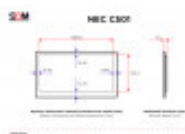

### TECHNICAL DETAILS

Diagonal (in)	50
Panel	AMVA3
Standard	Full HD
Resolution (px×px)	1920x1080
Width of viewable area (mm)	1095.8
Height of viewable area (mm)	616.4
Upper / lower bezel size (mm)	14.45 / 14.45
Left / right bezel size (mm)	14.45 / 14.45
Screen aspect ratio	16:9
Max. brightness (cd/m <sup>2</sup> )	400
Viewing angles (h/v; °)	178/178
Max. power consumption (W)	65
Connectors	2 x Audio (Input, 3.5mm jack)
Connectors	1 x Ethernet (RJ45)
Connectors	1 x RCA (Composite input)
Connectors	1 x VGA (Input, 15-pin D-Sub)
Connectors	1 x USB-A
Connectors	1 x Audio (Output, 3.5mm jack)
Connectors	2 x Remote (Input/output, 3.5mm jack)
Connectors	1 x DisplayPort (Input)
Connectors	MicroSD card slot
Connectors	1 x RS-232C (9-pin D-Sub)
Connectors	3 x HDMI (Input)
Width without stand (mm)	1124.7

Height without stand (mm)	645.3
Depth without stand (mm)	45
Net weight (kg)	16.1
Set contains	Remote control
Set contains	Power cord
Set contains	Vogel's PFW 4500 wall mount