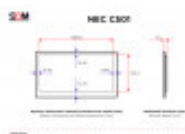

### TECHNICAL DETAILS

Diagonal (in)	50
Panel	AMVA3
Standard	Full HD
Resolution (px×px)	1920x1080
Width of viewable area (mm)	1095.8
Height of viewable area (mm)	616.4
Upper / lower bezel size (mm)	14.45 / 14.45
Left / right bezel size (mm)	14.45 / 14.45
Screen aspect ratio	16:9
Max. brightness (cd/m <sup>2</sup> )	400
Viewing angles (h/v; °)	178/178
Connectors	1 x DisplayPort (Input)
Connectors	MicroSD card slot
Connectors	1 x RS-232C (9-pin D-Sub)
Connectors	3 x HDMI (Input)
Connectors	2 x Audio (Input, 3.5mm jack)
Connectors	1 x Ethernet (RJ45)
Connectors	1 x RCA (Composite input)
Connectors	1 x VGA (Input, 15-pin D-Sub)
Connectors	1 x USB-A
Connectors	1 x Audio (Output, 3.5mm jack)
Connectors	2 x Remote (Input/output, 3.5mm jack)
Max. power consumption (W)	65
Width without stand (mm)	1124.7

Height without stand (mm)	645.3
Depth without stand (mm)	45
Net weight (kg)	16.1
Set contains	Remote control
Set contains	Power cord
Set contains	Vogel's PFW 4500 wall mount