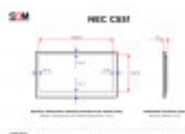

### TECHNICAL DETAILS

Diagonal (in)	55
Panel	AMVA3
Standard	Full HD
Resolution (px×px)	1920x1080
Width of viewable area (mm)	1209.6
Height of viewable area (mm)	680.4
Upper / lower bezel size (mm)	14.4 / 14.4
Left / right bezel size (mm)	14.4 / 14.4
Screen aspect ratio	16:9
Max. brightness (cd/m <sup>2</sup> )	400
Viewing angles (h/v; °)	178/178
Connectors	1 x RCA (Composite input)
Connectors	1 x VGA (Input, 15-pin D-Sub)
Connectors	1 x USB-A
Connectors	1 x Audio (Output, 3.5mm jack)
Connectors	2 x Remote (Input/output, 3.5mm jack)
Connectors	1 x DisplayPort (Input)
Connectors	MicroSD card slot
Connectors	1 x RS-232C (9-pin D-Sub)
Connectors	3 x HDMI (Input)
Connectors	2 x Audio (Input, 3.5mm jack)
Connectors	1 x Ethernet (RJ45)
Max. power consumption (W)	75
Width without stand (mm)	1238.4

Height without stand (mm)	709.2
Depth without stand (mm)	45
Net weight (kg)	18.8
Set contains	Power cord
Set contains	Vogel's PFW 4600 wall mount
Set contains	Remote control

## PRODUCT DESCRIPTION

The 55-inch NEC C551 is a monitor that uses LCD technology and works in 1920x1080 Full HD resolution. A very narrow frame, modern design, and super-thin, 45mm construction allow the monitor to easily merge with any environment.

Thanks to the anti-glare panel and excellent brightness of 400 cd/m<sup>2</sup>, the C551 display guarantees excellent quality and ergonomics of presentation - both in a horizontal and vertical orientation. You can also enjoy a perfect picture on the wall - this is possible thanks to VESA mounts with 300x300mm spacing. Great viewing angles guarantee perfect image quality from any position.