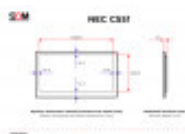

NEC C551

TECHNICAL DETAILS

Diagonal (in)	55
Panel	AMVA3
Standard	Full HD
Resolution (px×px)	1920x1080
Width of viewable area (mm)	1209.6
Height of viewable area (mm)	680.4
Upper / lower bezel size (mm)	14.4 / 14.4
Left / right bezel size (mm)	14.4 / 14.4
Screen aspect ratio	16:9
Max. brightness (cd/m ²)	400
Viewing angles (h/v; °)	178/178
Max. power consumption (W)	75
Connectors	1 x USB-A
Connectors	1 x Audio (Output, 3.5mm jack)
Connectors	2 x Remote (Input/output, 3.5mm jack)
Connectors	1 x DisplayPort (Input)
Connectors	MicroSD card slot
Connectors	1 x RS-232C (9-pin D-Sub)
Connectors	3 x HDMI (Input)
Connectors	2 x Audio (Input, 3.5mm jack)
Connectors	1 x Ethernet (RJ45)
Connectors	1 x RCA (Composite input)
Connectors	1 x VGA (Input, 15-pin D-Sub)
Width without stand (mm)	1238.4

Height without stand (mm)	709.2
Depth without stand (mm)	45
Net weight (kg)	18.8
Set contains	Power cord
Set contains	Vogel's PFW 4600 wall mount
Set contains	Remote control

PRODUCT DESCRIPTION

The 55-inch NEC C551 is a monitor that uses LCD technology and works in 1920x1080 Full HD resolution. A very narrow frame, modern design, and super-thin, 45mm construction allow the monitor to easily merge with any environment.

Thanks to the anti-glare panel and excellent brightness of 400 cd/m², the C551 display guarantees excellent quality and ergonomics of presentation - both in a horizontal and vertical orientation. You can also enjoy a perfect picture on the wall - this is possible thanks to VESA mounts with 300x300mm spacing. Great viewing angles guarantee perfect image quality from any position.