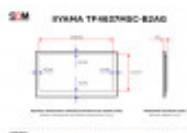

Iiyama TF4637MSC-B2AG

TECHNICAL DETAILS

Diagonal (in)	46
Panel	AMVA3
Touch points	12
Standard	Full HD
Resolution (px×px)	1920x1080
Width of viewable area (mm)	1018.08
Height of viewable area (mm)	572.67
Upper / lower bezel size (mm)	40.92 / 40.92
Left / right bezel size (mm)	40.96 / 40.96
Screen aspect ratio	16:9
Max. brightness (cd/m ²)	420
Viewing angles (h/v; °)	178/178
Max. power consumption (W)	90
Connectors	1 x VGA (Input, 15-pin D-Sub)
Connectors	1 x USB-B
Connectors	1 x Audio (Input, 3.5mm)
Connectors	1 x HDMI (Input)
Connectors	1 x RS-232C (9-pin D-Sub)
Connectors	1 x DVI-I (Input, 24+5-pin D-Sub)
Width without stand (mm)	1100
Height without stand (mm)	654.5
Depth without stand (mm)	89
Net weight (kg)	34
Set contains	Remote control