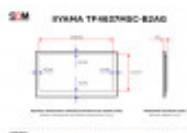

Iiyama TF4637MSC-B2AG

TECHNICAL DETAILS

Diagonal (in)	46
Panel	AMVA3
Touch points	12
Standard	Full HD
Resolution (px×px)	1920x1080
Width of viewable area (mm)	1018.08
Height of viewable area (mm)	572.67
Upper / lower bezel size (mm)	40.92 / 40.92
Left / right bezel size (mm)	40.96 / 40.96
Screen aspect ratio	16:9
Max. brightness (cd/m ²)	420
Viewing angles (h/v; °)	178/178
Connectors	1 x RS-232C (9-pin D-Sub)
Connectors	1 x DVI-I (Input, 24+5-pin D-Sub)
Connectors	1 x VGA (Input, 15-pin D-Sub)
Connectors	1 x USB-B
Connectors	1 x Audio (Input, 3.5mm)
Connectors	1 x HDMI (Input)
Max. power consumption (W)	90
Width without stand (mm)	1100
Height without stand (mm)	654.5
Depth without stand (mm)	89
Net weight (kg)	34
Set contains	Power cord