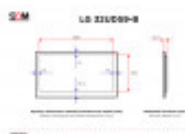

LG 32UD59-B

TECHNICAL DETAILS

Category	Monitor
Diagonal (in)	31.5
Diagonal (in)	32
Panel	VA
Standard	UHD 4K
Resolution (px×px)	3840x2160
Width of viewable area (mm)	699
Height of viewable area (mm)	393
Upper / lower bezel size (mm)	15 / 16.4
Left / right bezel size (mm)	15 / 15
Screen aspect ratio	16:9
Max. brightness (cd/m ²)	300
Viewing angles (h/v; °)	178/178
Connectors	1 x DisplayPort (Input)
Connectors	1 x 3.5mm jack (Phones output)
Connectors	2 x HDMI (Input)
Max. power consumption (W)	50
Height with stand (mm)	458.2
Depth with stand (mm)	236.8
Width without stand (mm)	729
Height without stand (mm)	424.2
Depth without stand (mm)	45.7
Net weight (kg)	5.31
Set contains	Butterfly wall mount 100x100mm

Set contains

Power cord

PRODUCT DESCRIPTION

32-inch LG 32UD59-B offers a phenomenal picture in Ultra HD 4K quality with a resolution of 3840x2160. A density of over eight million pixels guarantees a realistic experience in every RPG/FPS game, along with detail-rich graphics and fantastic textures.

In addition to the standard mounting on the base, 32UD59-B can also be installed on a monitor bracket or wall - all thanks to the 100x100mm spacing of mounting holes in the VESA standard.

SQM Rental House encourages you to check the availability of LG 32UD59-B!