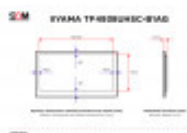

Iiyama TF4938UHSC-B1AG

TECHNICAL DETAILS

Diagonal (in)	49
Panel	IPS
Touch points	12
Standard	UHD 4K
Resolution (px×px)	3840x2160
Width of viewable area (mm)	1073.8
Height of viewable area (mm)	604
Upper / lower bezel size (mm)	40 / 40
Left / right bezel size (mm)	40.1 / 40.1
Screen aspect ratio	16:9
Max. brightness (cd/m ²)	420
Viewing angles (h/v; °)	178/178
Max. power consumption (W)	115
Connectors	1 x VGA (Input, 15-pin D-Sub)
Connectors	1 x USB-B
Connectors	1 x IR (3.5mm jack)
Connectors	2 x Audio (Input/output, 3.5mm jack)
Connectors	2 x HDMI (Input)
Connectors	1 x RS-232C (9-pin D-Sub)
Connectors	1 x DVI-D (Input, 24+1-pin D-Sub)
Connectors	1 x Ethernet (RJ45)
Connectors	1 x DisplayPort (Input)
Width without stand (mm)	1154
Height without stand (mm)	684