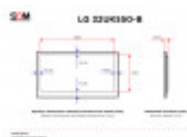

LG 32UK550-B

TECHNICAL DETAILS

Category	Monitor
Diagonal (in)	31.5
Diagonal (in)	32
Panel	VA
Standard	UHD 4K
Resolution (px×px)	3840x2160
Width of viewable area (mm)	699
Height of viewable area (mm)	393
Upper / lower bezel size (mm)	14.55 / 17.05
Left / right bezel size (mm)	14.55 / 14.55
Screen aspect ratio	16:9
Max. brightness (cd/m ²)	300
Viewing angles (h/v; °)	178/178
Max. power consumption (W)	50
Connectors	1 x 3.5mm jack (Phones output)
Connectors	2 x HDMI (Input)
Connectors	1 x DisplayPort (Input)
Height with stand (mm)	601.7
Depth with stand (mm)	230
Width without stand (mm)	728.1
Height without stand (mm)	424.6
Depth without stand (mm)	49.9
Net weight (kg)	5.31
Set contains	Butterfly wall mount 100x100mm

Set contains

Power cord

PRODUCT DESCRIPTION

LG 32UK550-B with a diagonal of 31.5 inches is a gaming monitor with 4K UHD 3840x2160 resolution, whose amazing quality allows for a pleasant immersion in the virtual world.

Like the LG 32UD59-B, the monitor has two HDMI 2.0 inputs, one DisplayPort and a 3.5mm headphone jack. The distance between the VESA mounting holes is 100x100mm.

All this is summarized by an intuitive OnScreen Control and a stable, but elegant Edge-ArcLine stand. SQM Rental House recommends you that product!