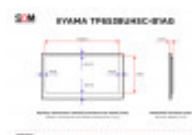

Iiyama TF6538UHSC-B1AG

TECHNICAL DETAILS

Diagonal (in)	65
Panel	IPS
Touch points	50
Standard	UHD 4K
Resolution (px×px)	3840x2160
Width of viewable area (mm)	1430.9
Height of viewable area (mm)	806
Upper / lower bezel size (mm)	49.75 / 49.75
Left / right bezel size (mm)	49.8 / 49.8
Screen aspect ratio	16:9
Max. brightness (cd/m ²)	500
Viewing angles (h/v; °)	178/178
Connectors	1 x Ethernet (RJ45)
Connectors	1 x DisplayPort (Input)
Connectors	1 x VGA (Input, 15-pin D-Sub)
Connectors	1 x USB-B
Connectors	1 x IR (3.5mm jack)
Connectors	2 x Audio (Input/output, 3.5mm jack)
Connectors	2 x HDMI (Input)
Connectors	1 x RS-232C (9-pin D-Sub)
Connectors	1 x DVI-D (Input, 24+1-pin D-Sub)
Typical power consumption (W)	145
Width without stand (mm)	1530.4
Height without stand (mm)	905.6

Depth without stand (mm)	67.6
Net weight (kg)	59.8
Set contains	Power cord
Set contains	Vogel's PFW 4700 wall mount
Set contains	Remote control

PRODUCT DESCRIPTION

SQM Rental House recommends you TF6538UHSC-B1AG - a 65-inch Iiyama open-frame monitor that offers phenomenal UHD 4K native resolution (3840x2160) and 50 multi-touch points. The monitor uses a high-quality IPS panel and a 5-millimeter anti-reflective coating with 178°/178° viewing angles, thanks to which the refraction of light is eliminated - perfect image quality will now be visible from any position.

The model has four digital signal inputs (2 HDMI, DVI-D and DisplayPort connectors), analog VGA port and control connectors. The monitor has two built-in 8W speakers. Iiyama works great in both horizontal and portrait positions. It also has VESA-compliant mounts (600x400mm), thanks to which the screen can be hung on the wall.