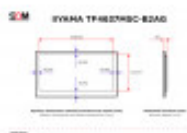

Iiyama TF4637MSC-B2AG

TECHNICAL DETAILS

Diagonal (in)	46
Panel	AMVA3
Touch points	12
Standard	Full HD
Resolution (px×px)	1920x1080
Width of viewable area (mm)	1018.08
Height of viewable area (mm)	572.67
Upper / lower bezel size (mm)	40.92 / 40.92
Left / right bezel size (mm)	40.96 / 40.96
Screen aspect ratio	16:9
Max. brightness (cd/m ²)	420
Viewing angles (h/v; °)	178/178
Connectors	1 x USB-B
Connectors	1 x Audio (Input, 3.5mm)
Connectors	1 x HDMI (Input)
Connectors	1 x RS-232C (9-pin D-Sub)
Connectors	1 x DVI-I (Input, 24+5-pin D-Sub)
Connectors	1 x VGA (Input, 15-pin D-Sub)
Max. power consumption (W)	90
Width without stand (mm)	1100
Height without stand (mm)	654.5
Depth without stand (mm)	89
Net weight (kg)	34
Set contains	Remote control