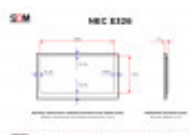

### TECHNICAL DETAILS

Diagonal (in)	32
Panel	S-IPS
Standard	Full HD
Resolution (px×px)	1920x1080
Width of viewable area (mm)	698
Height of viewable area (mm)	393
Upper / lower bezel size (mm)	14.35 / 16.95
Left / right bezel size (mm)	14.35 / 14.35
Screen aspect ratio	16:9
Max. brightness (cd/m <sup>2</sup> )	350
Viewing angles (h/v; °)	176/176
Connectors	1 x VGA (Input, 15-pin D-Sub)
Connectors	1 x USB-A
Connectors	2 x RCA (Audio input)
Connectors	1 x Optical digital audio output
Connectors	1 x RS-232C (9-pin D-Sub)
Connectors	3 x HDMI (Input)
Connectors	3 x RCA (Component input)
Connectors	1 x 3.5mm jack (Audio input)
Max. power consumption (W)	44
Width without stand (mm)	726.7
Height without stand (mm)	424.3
Depth without stand (mm)	77
Net weight (kg)	4.8

The spacing of mounting holes (M4) in the VESA standard for the NEC E326 monitor is 100x100mm. The equipment can also be installed on a base - then the height parameter increases 461.1mm, and the depth increases to 255mm.